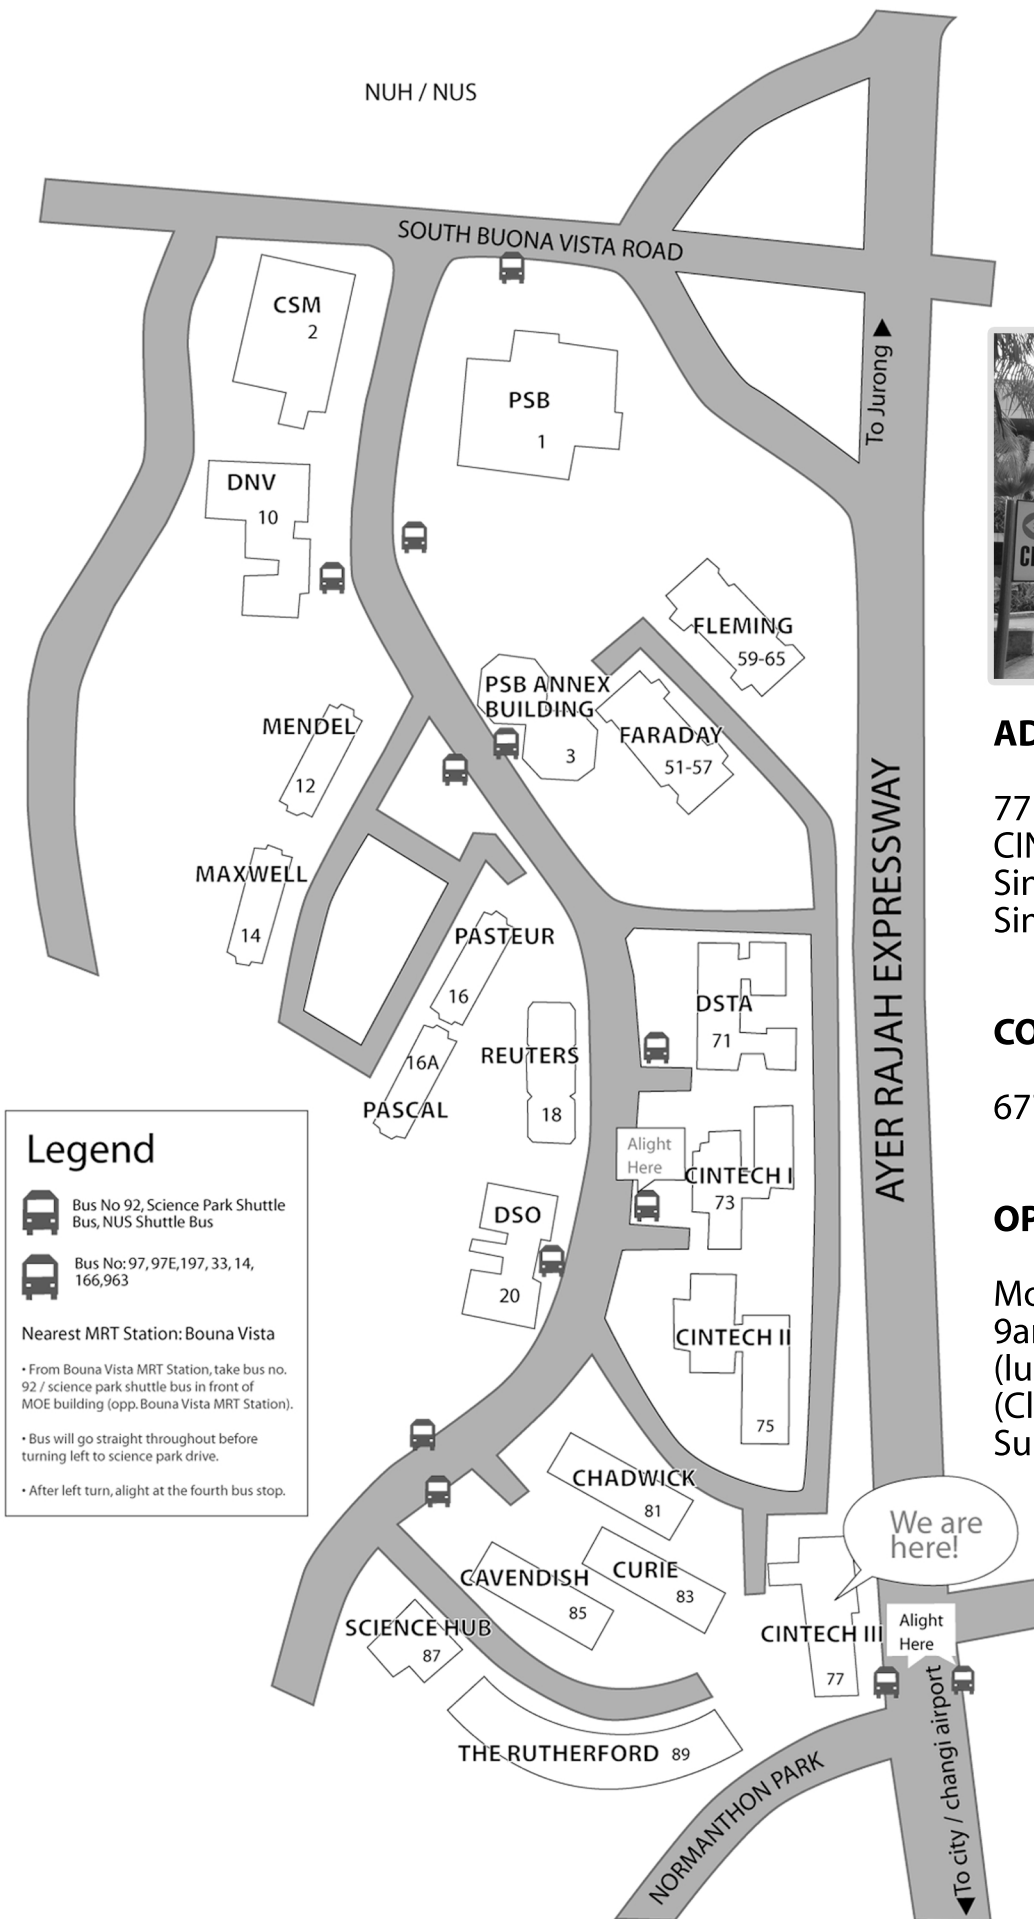

Adroit Data Recovery Centre Pte Ltd

ADDRESS

77 Science Park Drive #04-12/13
 CINTECH III
 Singapore Science Park I
 Singapore 118256

CONTACT

6773 9277 / 6773 9279

OPENING HOURS

Monday - Friday
 9am to 6pm
 (lunchtime 1-2pm)
 (Closed on Saturdays,
 Sundays & Public Holidays)

Legend

-  Bus No 92, Science Park Shuttle Bus, NUS Shuttle Bus
-  Bus No: 97, 97E, 197, 33, 14, 166, 963

Nearest MRT Station: Bona Vista

- From Bona Vista MRT Station, take bus no. 92 / science park shuttle bus in front of MOE building (opp. Bona Vista MRT Station).
- Bus will go straight throughout before turning left to science park drive.
- After left turn, alight at the fourth bus stop.